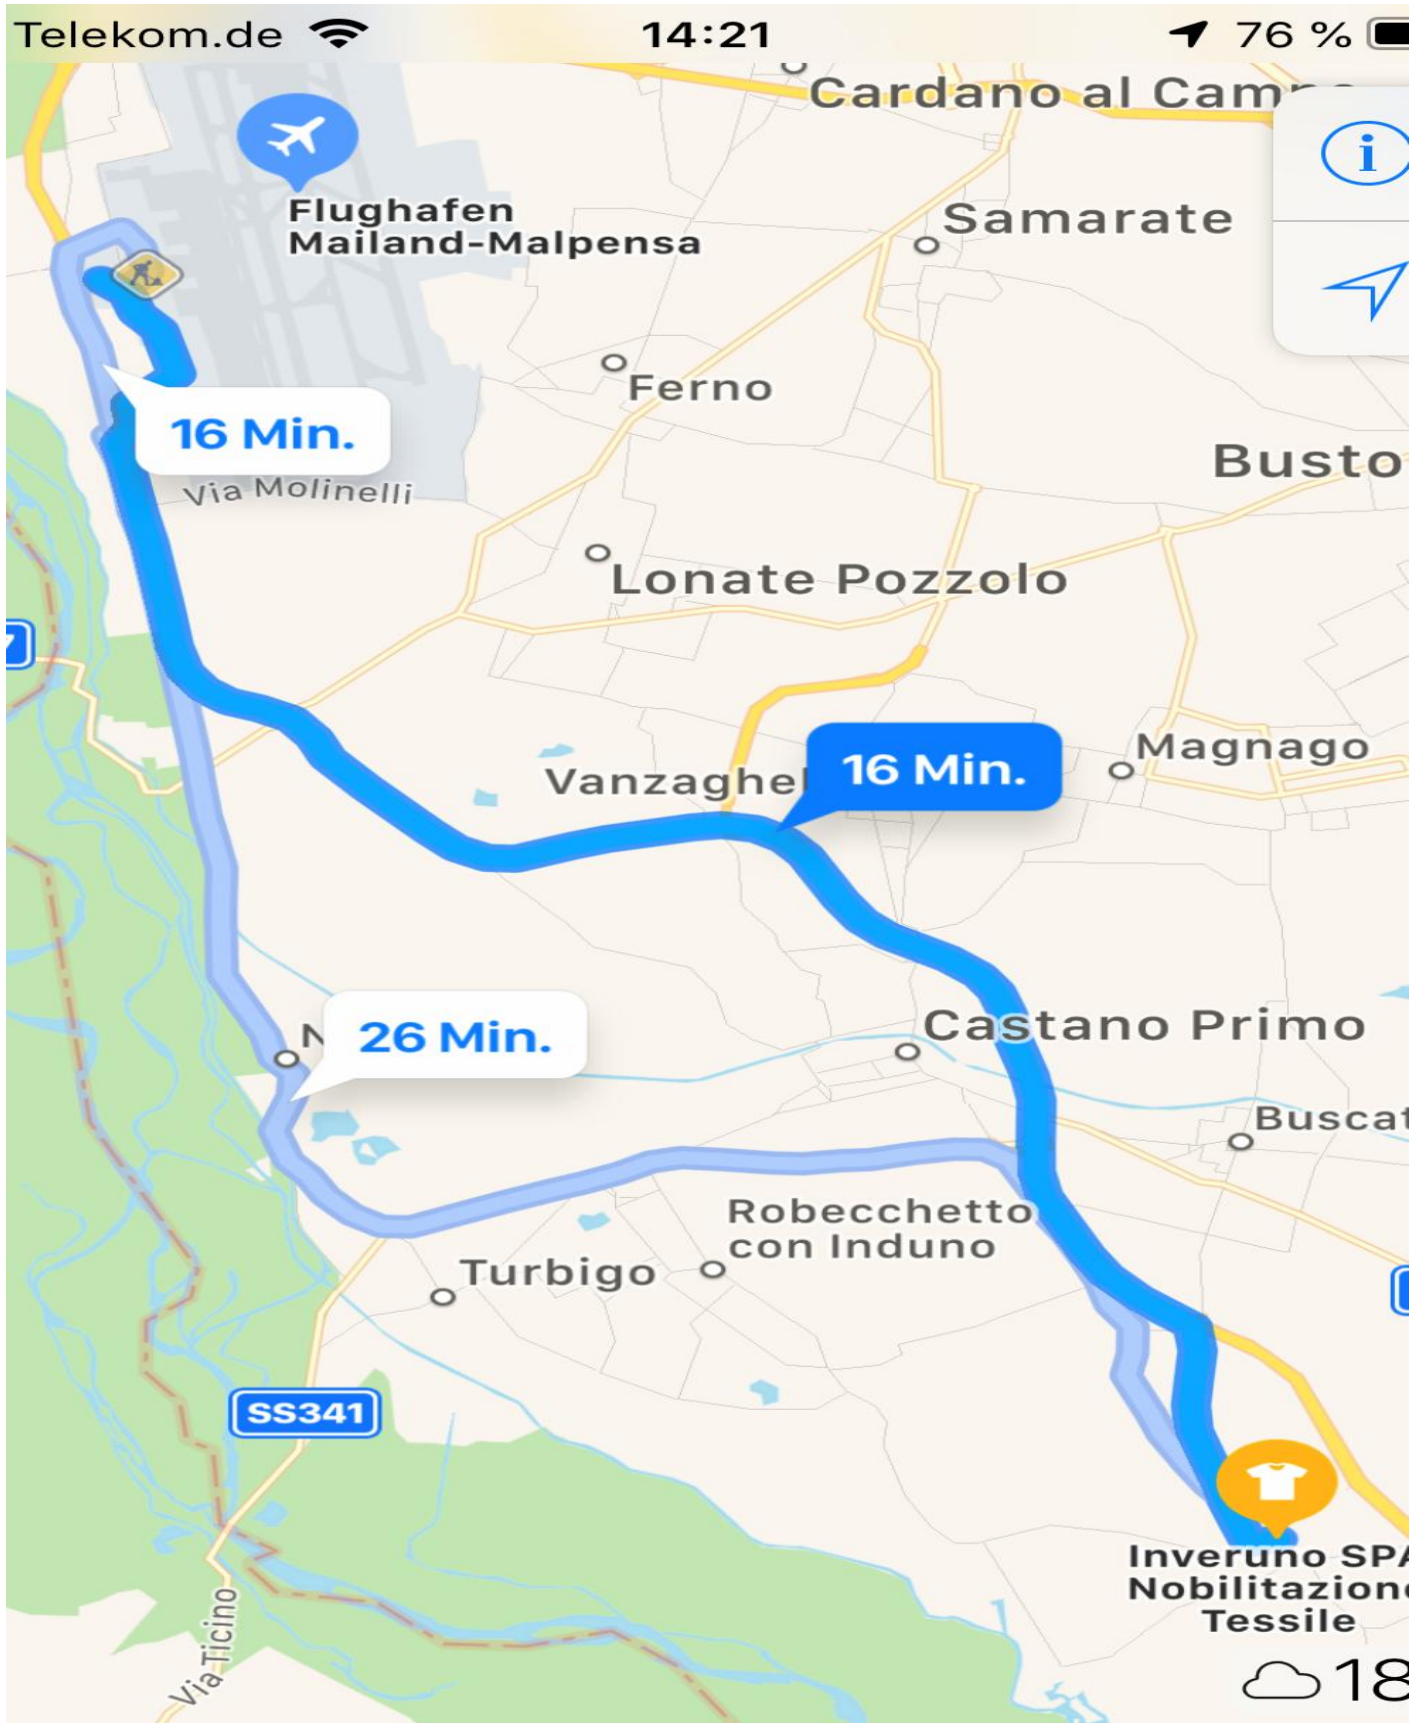

LOCATIONS

AIRPORT MILANO MALPENSA - INVERUNO

TEXTILE DYE/PROCESSING i.L., Largo Piantanida 4, IT – 20010 Inveruno (MI)

LOCATION OF AUCTION PLACE, ****HOTEL Scia on martin s.r.l., Viale 2 Giugno,1, IT – 20010 Buscate (MI)

www.sciaonmartin.it

MALPENSA – INVERUNO = 11 km

LOCATIONS

TEXTILE MACHINERY LOCATION

TEXTILE DYE/PROCESSING i.L., Largo Piantanida 4, IT – 20010 Inveruno (MI)

LOCATION OF AUCTION PLACE, ****HOTEL Scia on martin s.r.l., Viale 2 Giugno,1, IT – 20010 Buscate (MI)

www.sciaonmartin.it

LOCATION OF TEXTILE MACHINERY

LOCATIONS

AUCTION LOCATION

TEXTILE DYE/PROCESSING i.L., Largo Piantanida 4, IT – 20010 Inveruno (MI)

LOCATION OF AUCTION PLACE, ****HOTEL Scia on martin s.r.l., Viale 2 Giugno,1, IT – 20010 Buscate (MI)

www.sciaonmartin.it

LOCATION OF THE AUCTION / HOTEL INVERUNO – HOTEL BUSCATE = 4 km