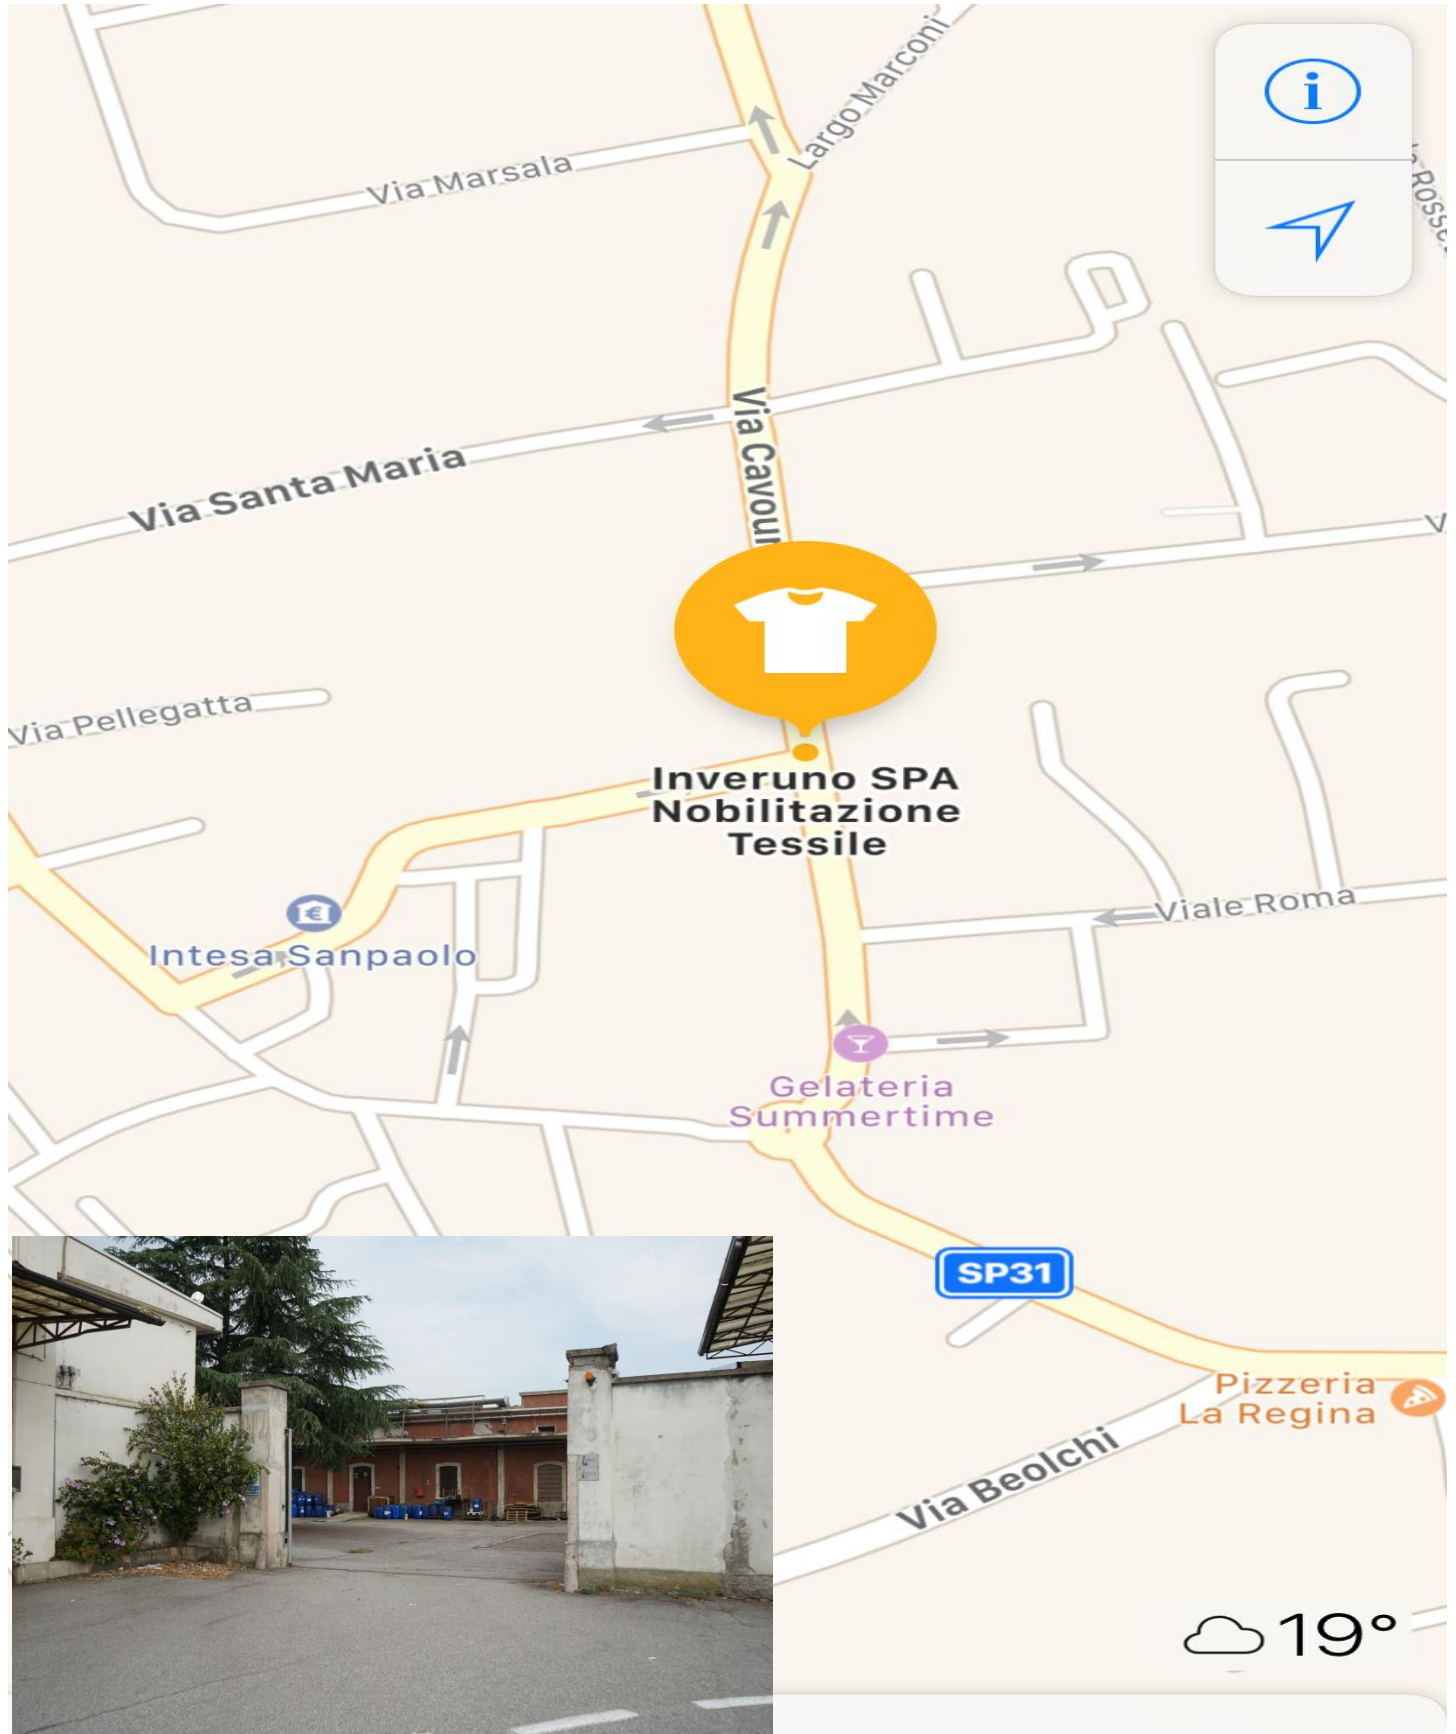

LOCATIONS

AIRPORT MILANO MALPENSA - INVERUNO

TEXTILE DYE/PROCESSING i.L., Largo Piantanida 4, IT – 20010 Inveruno (MI)

LOCATION OF AUCTION PLACE, ****HOTEL Scia on martin s.r.l., Viale 2 Giugno,1, IT – 20010 Buscate (MI)

www.sciaonmartin.it

MALPENSA – INVERUNO = 11 km

LOCATIONS

TEXTILE MACHINERY LOCATION

TEXTILE DYE/PROCESSING i.L., Largo Piantanida 4, IT – 20010 Inveruno (MI)

LOCATION OF AUCTION PLACE, ****HOTEL Scia on martin s.r.l., Viale 2 Giugno,1, IT – 20010 Buscate (MI)

www.sciaonmartin.it

LOCATION OF TEXTILE MACHINERY

LOCATIONS

AUCTION LOCATION

TEXTILE DYE/PROCESSING i.L., Largo Piantanida 4, IT – 20010 Inveruno (MI)

LOCATION OF AUCTION PLACE, ****HOTEL Scia on martin s.r.l., Viale 2 Giugno,1, IT – 20010 Buscate (MI)

www.sciaonmartin.it

LOCATION OF THE AUCTION / HOTEL INVERUNO – HOTEL BUSCATE = 4 km